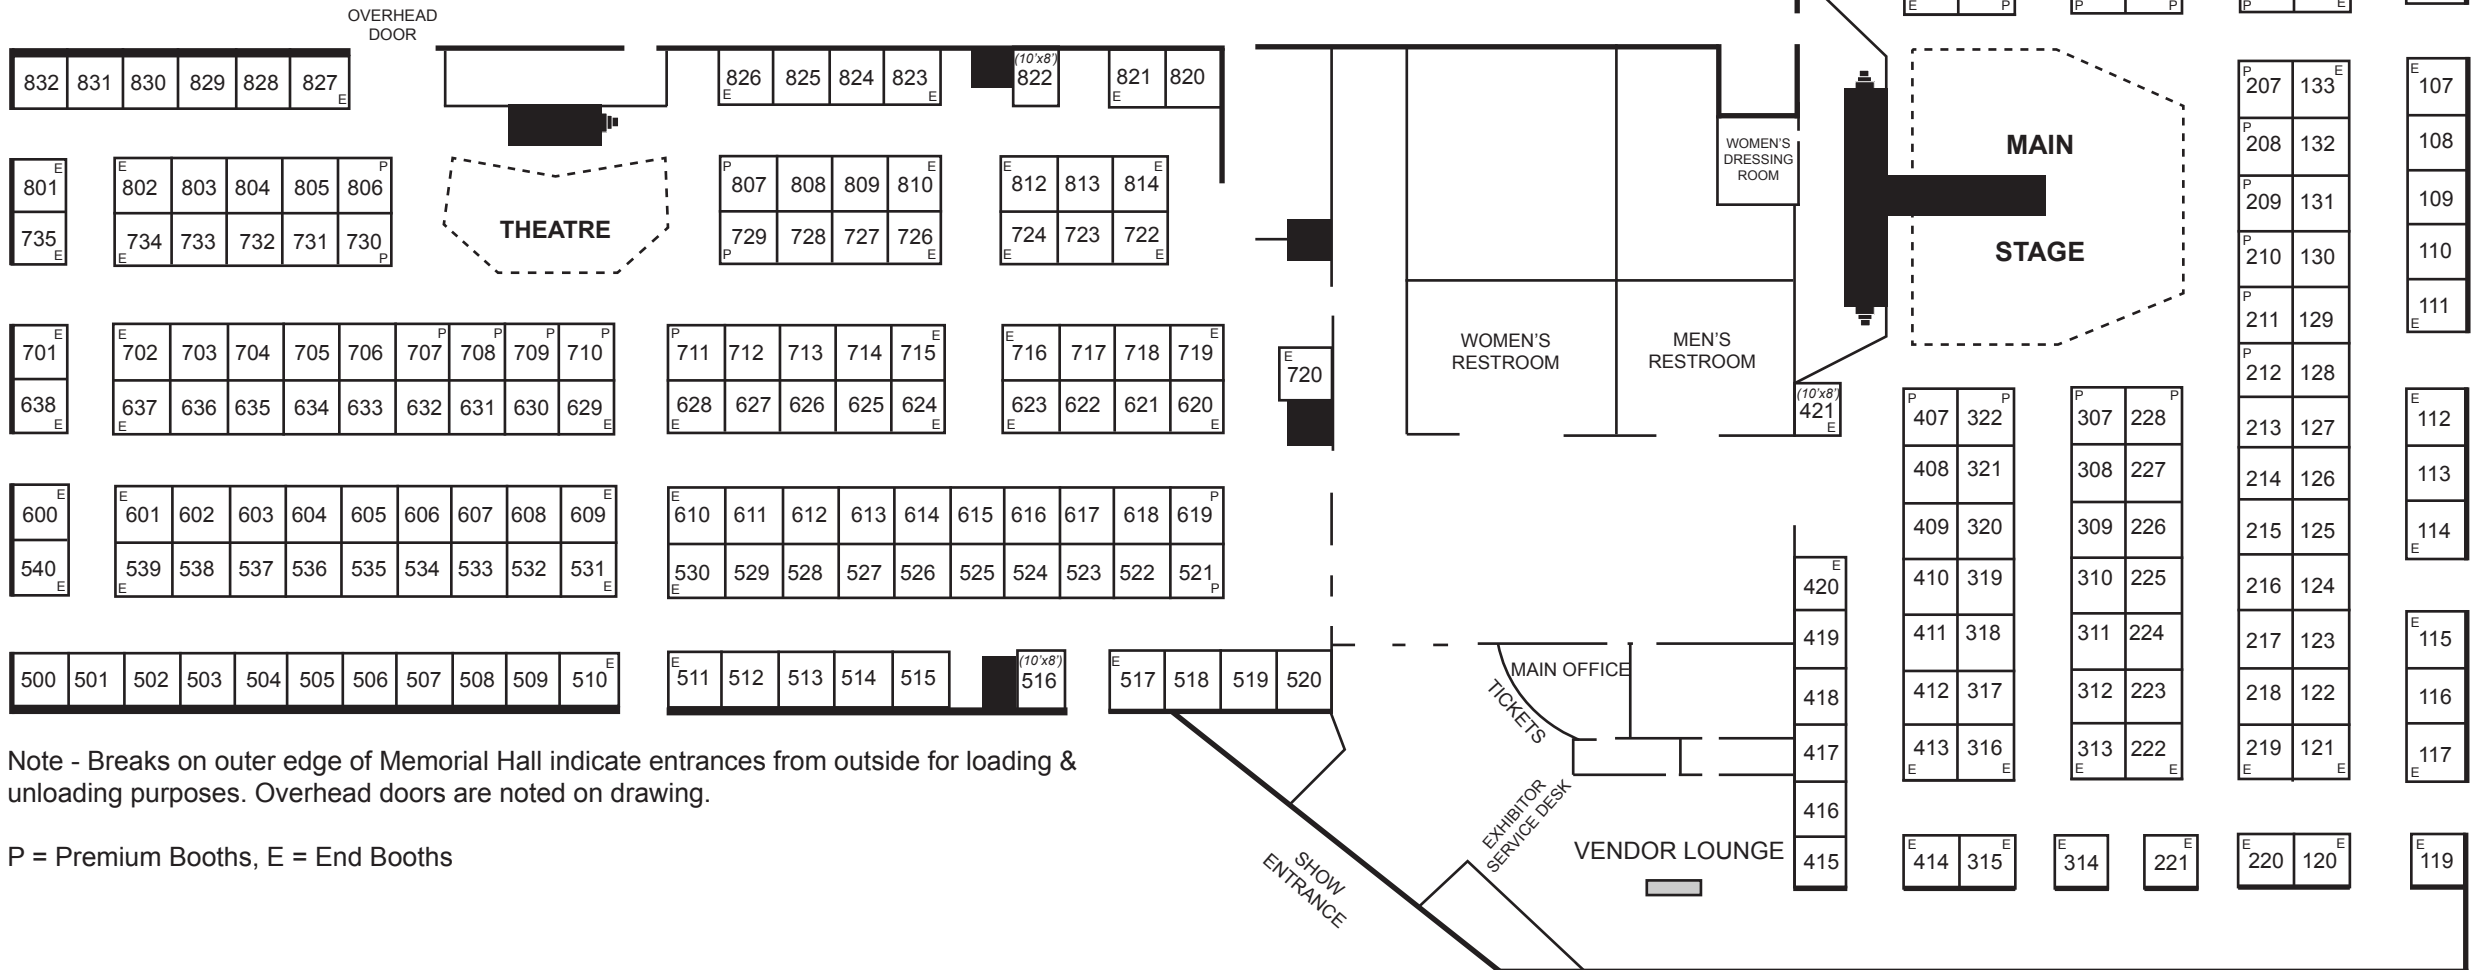

Women's Show

October 5 & 6, 2019 • Memorial Hall • York Expo

Note - Breaks on outer edge of Memorial Hall indicate entrances from outside for loading & unloading purposes. Overhead doors are noted on drawing.

P = Premium Booths, E = End Booths